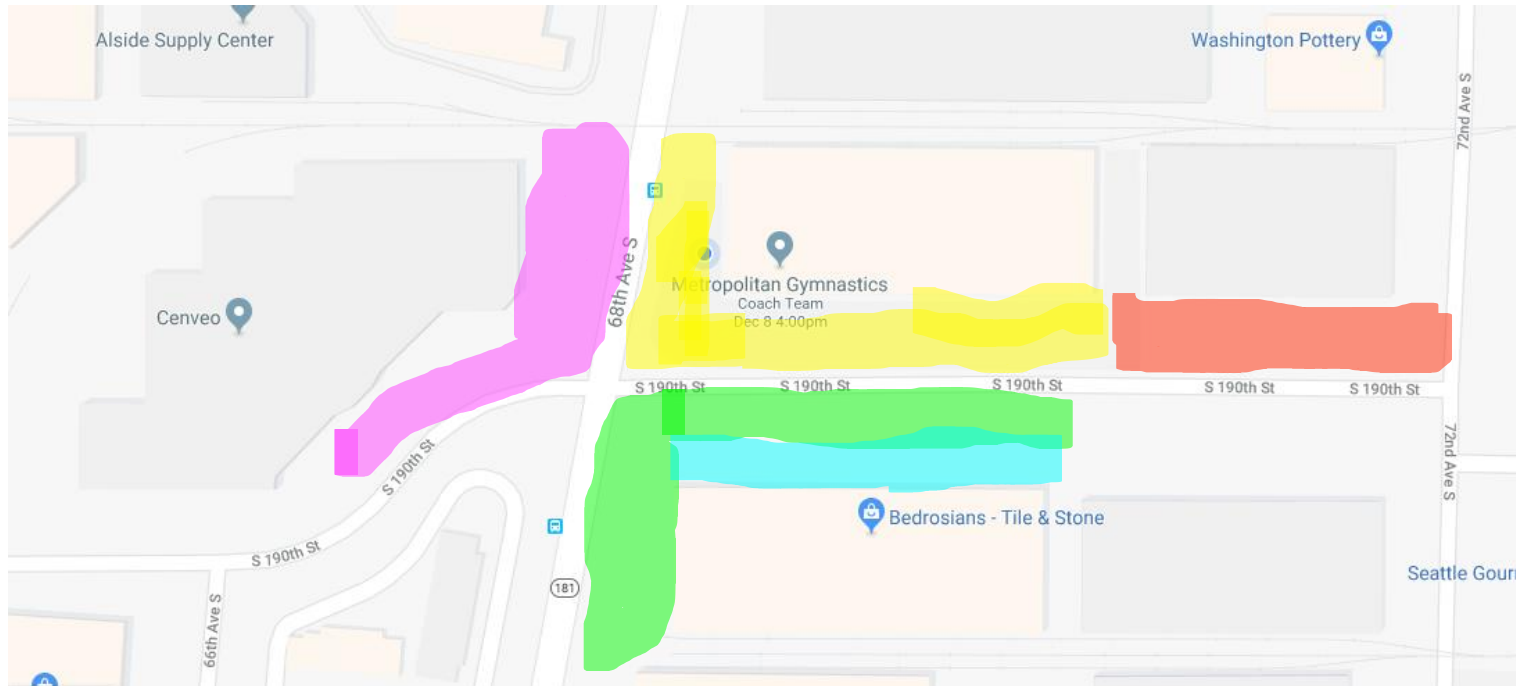

**Metropolitan Meet Parking for the HOLIDAY EXPRESS and COLD TURKEY meets in DECEMBER 2017; please observe parking restrictions or be subject to towing.**

**AVAILABLE ALL WEEKEND:**

**1) The side and front parking lots around OUR building.**

**2) The 68<sup>th</sup> Ave side of the Bedrosians Tile and Stone AND the 190<sup>th</sup> St side of their parking lots**

**SATURDAY AFTER 12:00 pm**

**3) Parking in front of the Bedrosians Tile and Stone building (by their entrance)**

**AVAILABLE SUNDAY ONLY**

- 4) Across 68<sup>th</sup> AVE in the Cenveo parking lot**
- 5) All parking lots along Metropolitan side of 190<sup>th</sup> St.**